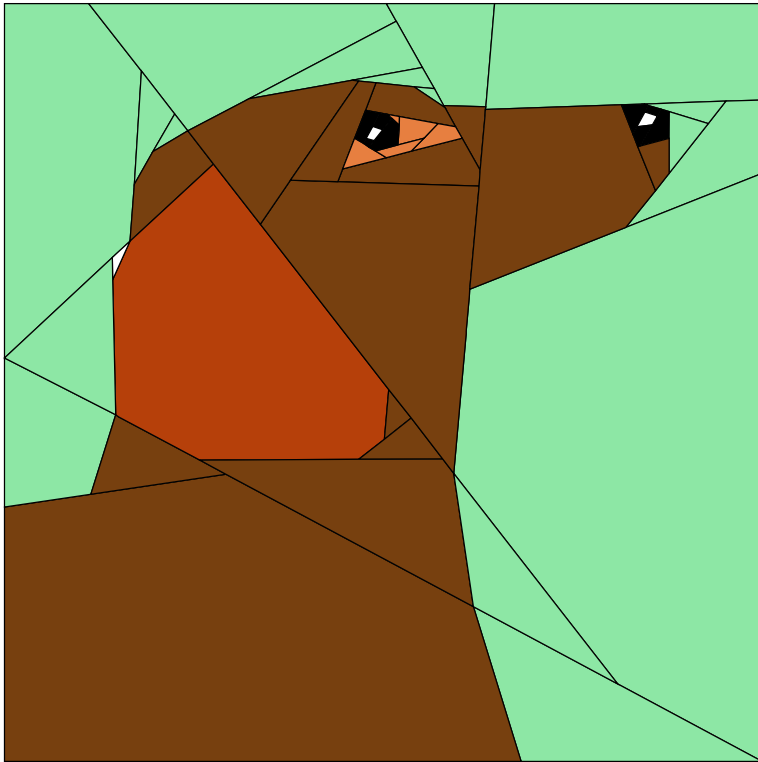

$(C+D)+((G+H)+(E+F)+(A+B))$

Block size:

30 x 30 cm

12 x 12"