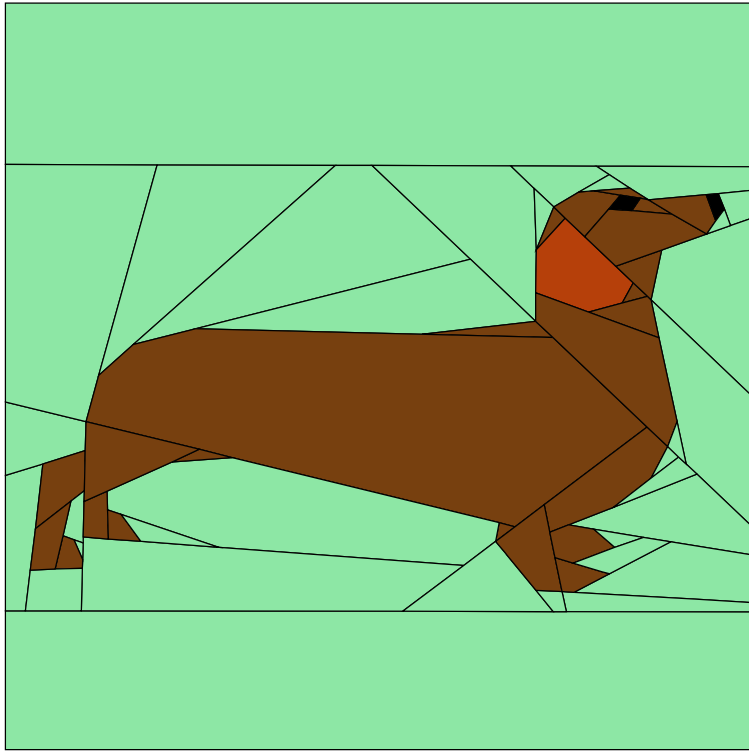

$((B+C)+A)+((E+F)+D)+G+((H+J)+I)+K+L$

Block size:
30 x 30 cm
12 x 12"